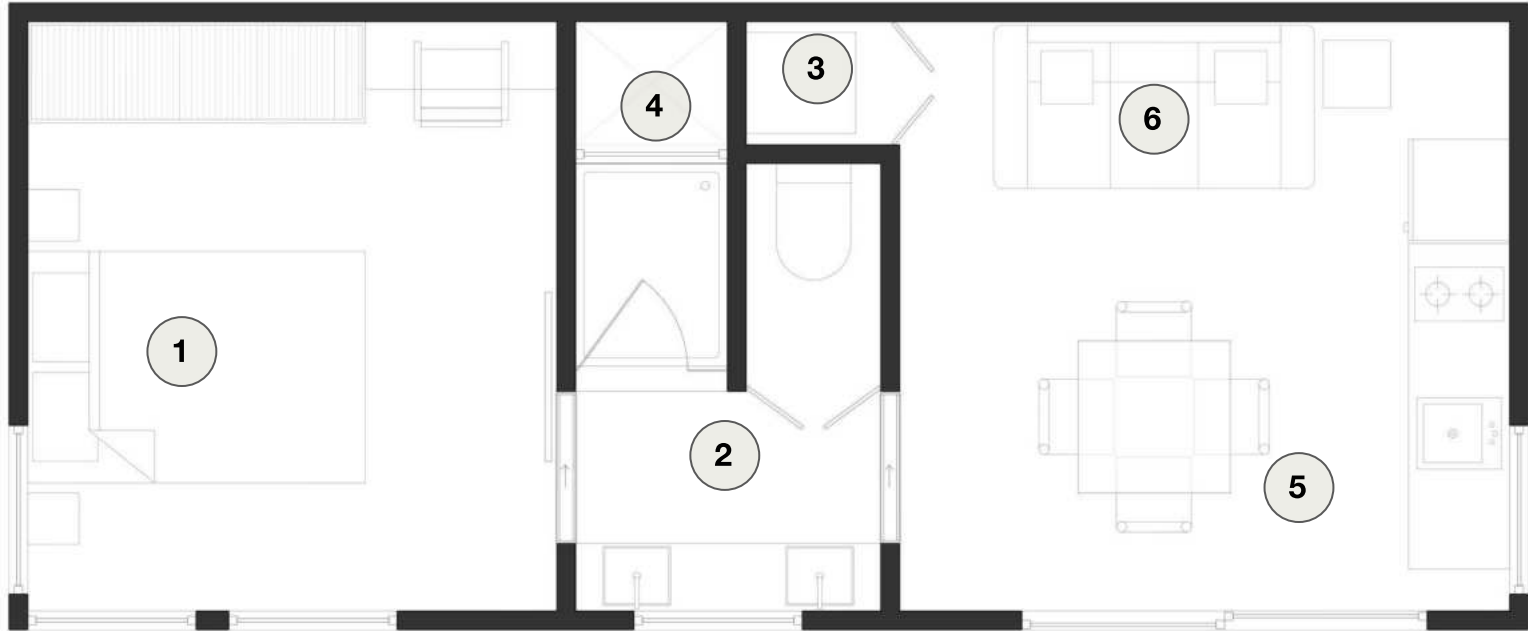

bm

BeMotion

Our Goal.

At BeMotion, we offer an **innovative model** that integrates **advanced technology** to ensure the **fast delivery** of custom homes with **high-quality** standards.

- 1 | Master Bedroom
- 2 | Bathroom
- 3 | Laundry
- 4 | Storage/Mechanical room
- 5 | Kitchen
- 6 | Living

ISOMETRIC DRAWING | 1BD

For the 1 bedroom unit the square footage is of **359.51 sqft.** The cost per square foot is **\$184.65 USD.**

- 1 | Master Bedroom
- 2 | Bathroom
- 3 | Laundry
- 4 | Storage/Mechanical room
- 5 | Kitchen
- 6 | Living

- 1 | Master Bedroom
- 2 | Bathroom
- 3 | Laundry
- 4 | Circulation
- 5 | Secondary Bedroom
- 6 | Kitchen
- 7 | Living

ISOMETRIC DRAWING | 2BD

For the 2 bedroom unit the square footage is of **502.46 sqft.** The cost per square foot is **\$171.15 USD.**

- 1 | Master Bedroom
- 2 | Bathroom
- 3 | Laundry
- 4 | Circulation
- 5 | Secondary Bedroom
- 6 | Kitchen
- 7 | Living