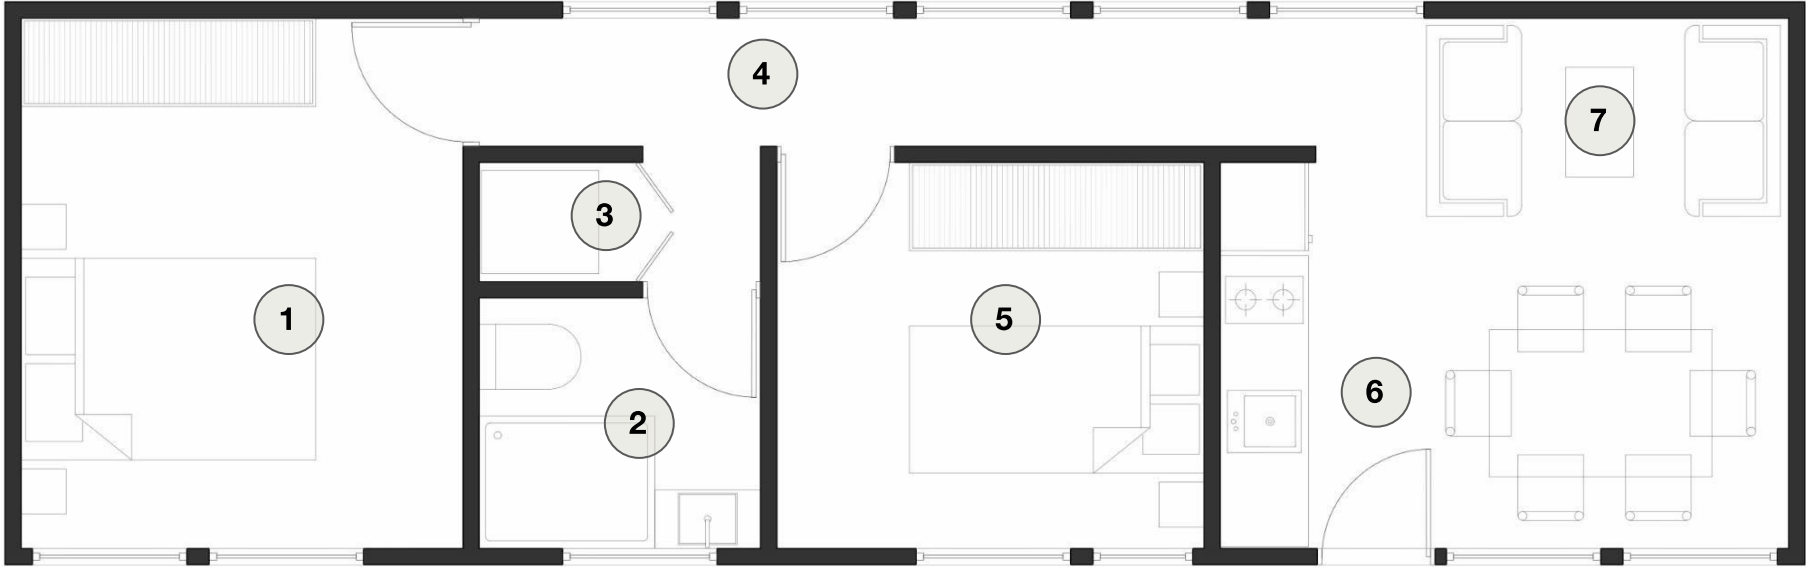

ISOMETRIC DRAWING | 1BD

For the 1 bedroom unit the square footage is of **359.51 sqft.** The cost per square foot is **\$184.65 USD.**

- 1 | Master Bedroom
- 2 | Bathroom
- 3 | Laundry
- 4 | Storage/Mechanical room
- 5 | Kitchen
- 6 | Living

- 1 | Master Bedroom
- 2 | Bathroom
- 3 | Laundry
- 4 | Circulation
- 5 | Secondary Bedroom
- 6 | Kitchen
- 7 | Living

ISOMETRIC DRAWING | 2BD

For the 2 bedroom unit the square footage is of **502.46 sqft.** The cost per square foot is **\$171.15 USD.**

- 1 | Master Bedroom
- 2 | Bathroom
- 3 | Laundry
- 4 | Circulation
- 5 | Secondary Bedroom
- 6 | Kitchen
- 7 | Living