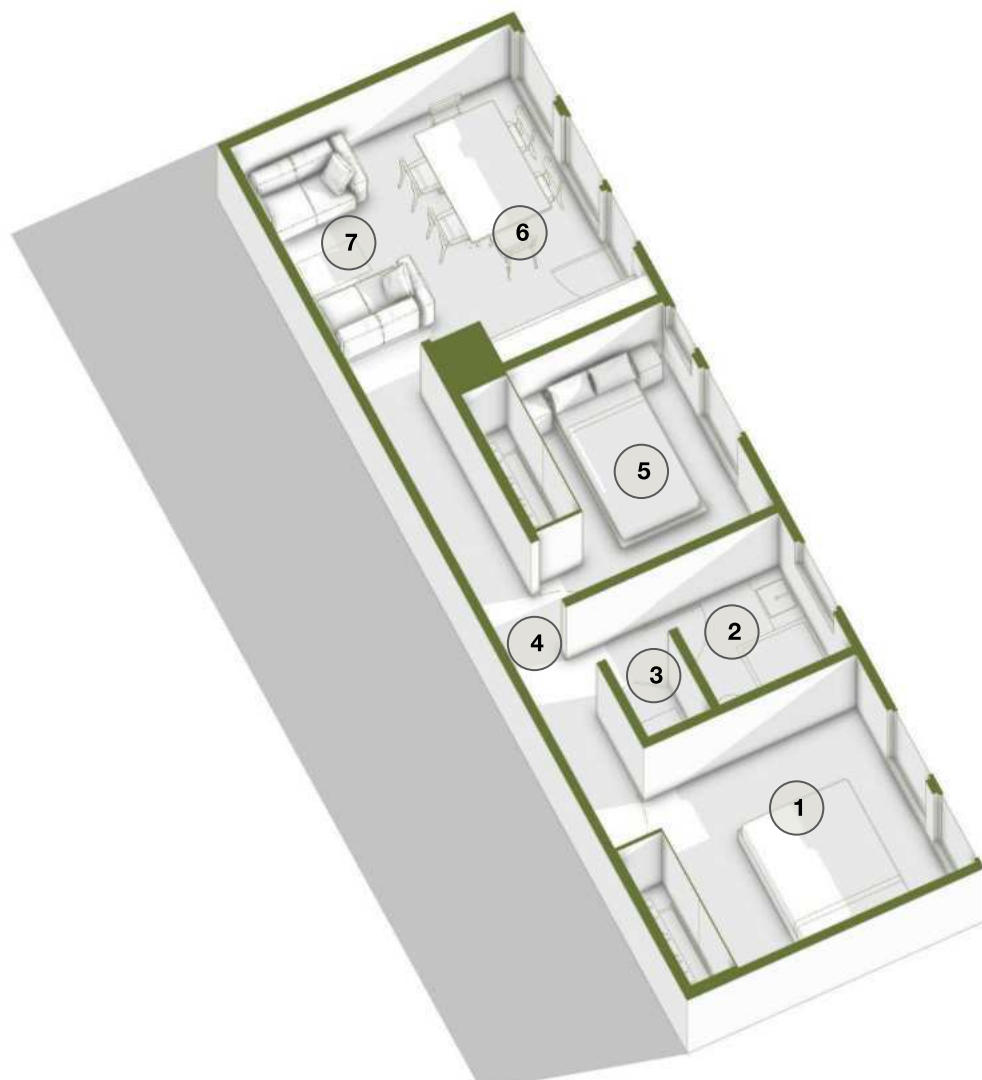

ISOMETRIC DRAWING | 1BD

For the 1 bedroom unit the square footage is of **359.51 sqft.** The cost per square foot is **\$184.65 USD.**

- 1 | Master Bedroom
- 2 | Bathroom
- 3 | Laundry
- 4 | Storage/Mechanical room
- 5 | Kitchen
- 6 | Living

- 1 | Master Bedroom
- 2 | Bathroom
- 3 | Laundry
- 4 | Circulation
- 5 | Secondary Bedroom
- 6 | Kitchen
- 7 | Living

ISOMETRIC DRAWING | 2BD

For the 2 bedroom unit the square footage is of **502.46 sqft.** The cost per square foot is **\$171.15 USD.**

- 1 | Master Bedroom
- 2 | Bathroom
- 3 | Laundry
- 4 | Circulation
- 5 | Secondary Bedroom
- 6 | Kitchen
- 7 | Living