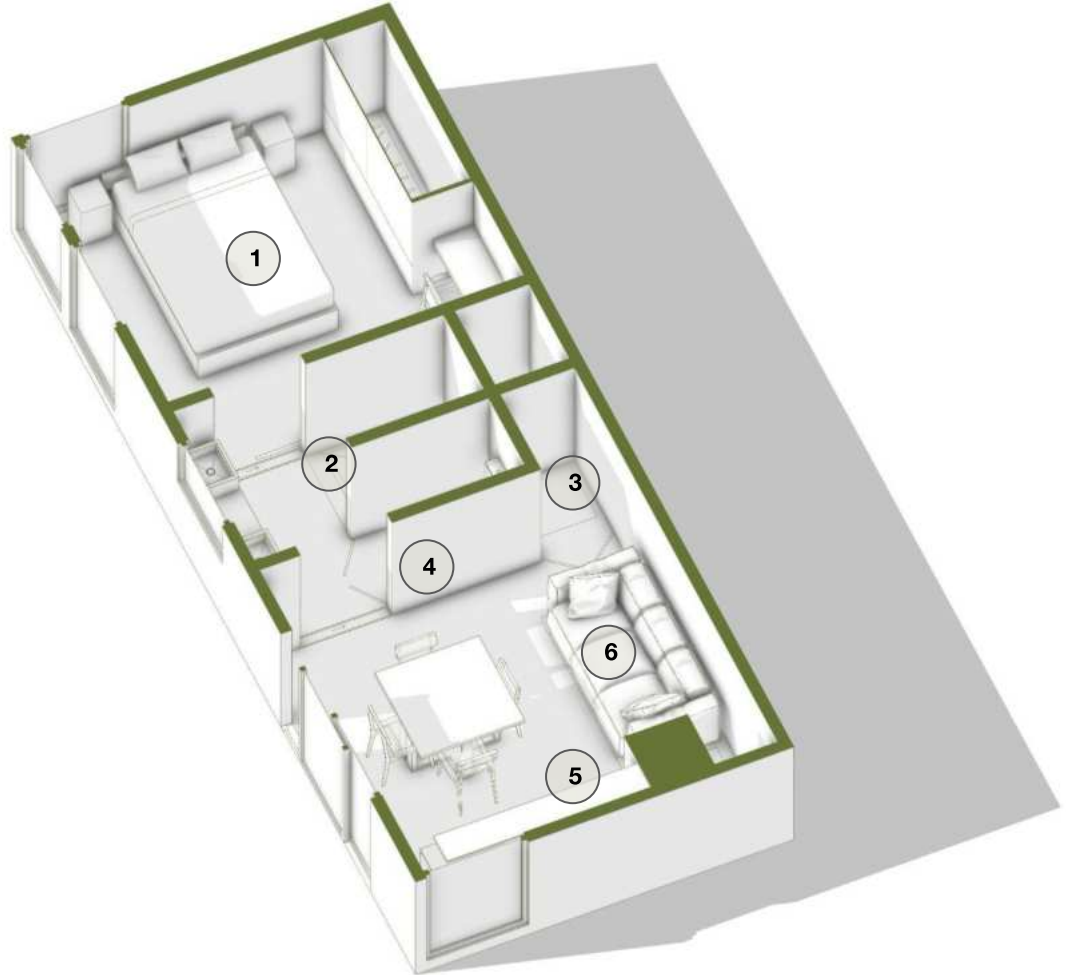

bm

BeMotion

Our Goal.

At BeMotion, we offer an **innovative model** that integrates **advanced technology** to ensure the **fast delivery** of custom homes with **high-quality** standards.

- 1 | Master Bedroom
- 2 | Bathroom
- 3 | Laundry
- 4 | Storage/Mechanical room
- 5 | Kitchen
- 6 | Living

ISOMETRIC DRAWING | 1BD

For the 1 bedroom unit the square footage is of **359.51 sqft.** The cost per square foot is **\$184.65 USD.**

- 1 | Master Bedroom
- 2 | Bathroom
- 3 | Laundry
- 4 | Storage/Mechanical room
- 5 | Kitchen
- 6 | Living

- 1 | Master Bedroom
- 2 | Bathroom
- 3 | Laundry
- 4 | Circulation
- 5 | Secondary Bedroom
- 6 | Kitchen
- 7 | Living

ISOMETRIC DRAWING | 2BD

For the 2 bedroom unit the square footage is of **502.46 sqft.** The cost per square foot is **\$171.15 USD.**

- 1 | Master Bedroom
- 2 | Bathroom
- 3 | Laundry
- 4 | Circulation
- 5 | Secondary Bedroom
- 6 | Kitchen
- 7 | Living